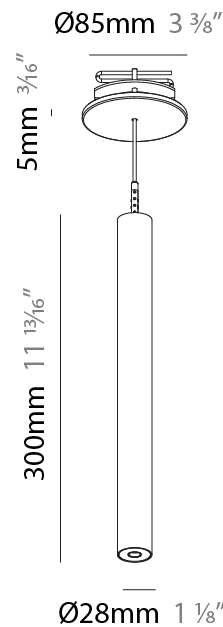

HANGOVER PLUG MONOPOINT RECESSED CANOPY SUSPENSION

PROJECT
TYPE
SPECIFIER
QUANTITY
DATE

A30840-

base number	Color Temperature	Finishes (Diamond)	Finishes (Triangle)	Finishes (Circle)	Lens Options	Cable Options
-------------	-------------------	--------------------	---------------------	-------------------	--------------	---------------

Shape: Cylinder
 Diameter (mm): 28
 Diameter (in): 1 1/8
 Height (mm): 300
 Height (in): 11 13/16
 Max. Overall Height (mm): 2300
 Max. Overall Height (in): 90 3/16
 Min. Recessing Depth (mm): 75
 Min. Recessing Depth (in): 2 15/16
 Light Distribution: Downlight
 Weight (kg): 0.389
 Weight (lbs): 0.856
 Fixture Finish: SSR / BKV / CWI / CRY / HAB / UFT / ITA / RUA / FTG / MYG / LOD / PUS / FRO / FUP / KIA / POP / BLS / SPG / MEY / GOH / GUM / CHC / COM / ABZ / JAG / OBR / MOS / ROR
 Fixture Material: Aluminum
 Cable Details: 2000mm or 4000mm Black Cable
 Cut-out Measurements: 68mm / 2 11/16"

OPTICAL

Optic°: 24 / 32 / 34 / 55 / 58

RATINGS AND CERTIFICATIONS

Certified By: Certified for North American Standards
 IP rating: IP20

HANGOVER PLUG MONOPOINT RECESSED CANOPY SUSPENSION

A30840-

PROJECT

TYPE

Shape: Cylinder
 Diameter (mm): 28
 Diameter (in): 1 1/8
 Height (mm): 450
 Height (in): 17 11/16
 Max. Overall Height (mm): 2450
 Max. Overall Height (in): 96 7/16
 Min. Recessing Depth (mm): 75
 Min. Recessing Depth (in): 2 15/16
 Light Distribution: Downlight
 Weight (kg): 0.389
 Weight (lbs): 0.856
 Fixture Finish: SSR / BKV / CWI / CRY / HAB / UFT / ITA / RUA / FTG / MYG / LOD / PUS / FRO / FUP / KIA / POP / BLS / SPG / MEY / GOH / GUM / CHC / COM / ABZ / JAG / OBR / MOS / ROR
 Accent Finish: NOR / OPL / YEL / ORA / RED / BLU / GRN
 Fixture Material: Aluminum
 Cable Details: 2000mm or 4000mm Cable - Black, Green, Orange, Red, White
 Cut-out Measurements: 68mm / 2 11/16"