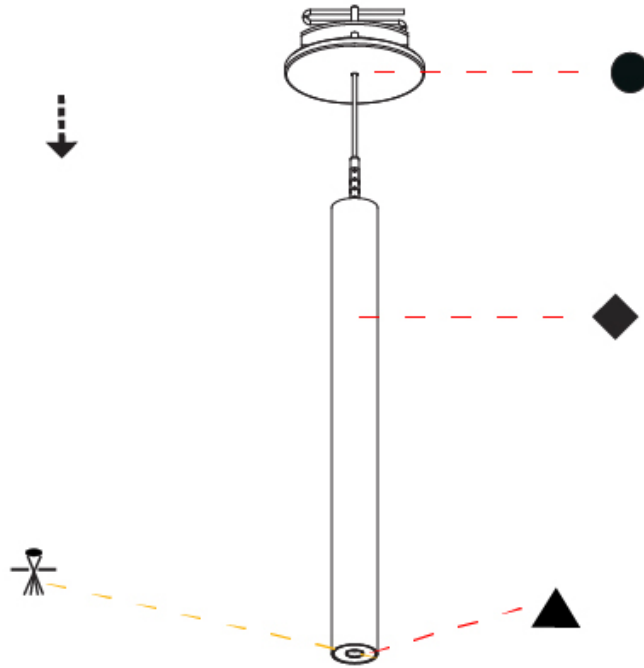

Shape: Cylinder
 Diameter (mm): 28
 Diameter (in): 1 1/8
 Height (mm): 300
 Height (in): 11 13/16
 Max. Overall Height (mm): 2300
 Max. Overall Height (in): 90 3/16
 Min. Recessing Depth (mm): 75
 Min. Recessing Depth (in): 2 15/16
 Light Distribution: Downlight
 Weight (kg): 0.389
 Weight (lbs): 0.856
 Fixture Finish: SSR / BKV / CWI / CRY / HAB / UFT / ITA / RUA / FTG / MYG / LOD / PUS / FRO / FUP / KIA / POP / BLS / SPG / MEY / GOH / GUM / CHC / COM / ABZ / JAG / OBR / MOS / ROR
 Fixture Material: Aluminum
 Cable Details: 2000mm or 4000mm Black Cable
 Cut-out Measurements: 68mm / 2 11/16"

SPECIFIER

QUANTITY

DATE

A

PROJECT
TYPE
SPECIFIER
QUANTITY
DATE

HANGOVER PLUG MONOPOINT RECESSED CANOPY SUSPENSION

A30841-

base number	Color Temperature	Finishes (Diamond)	Finishes (Triangle)	Finishes (Circle)	Lens Options	Cable Options	Lens Options
-------------	-------------------	--------------------	---------------------	-------------------	--------------	---------------	--------------

Shape: Cylinder
 Diameter (mm): 28
 Diameter (in): 1 1/8
 Height (mm): 450
 Height (in): 17 11/16
 Max. Overall Height (mm): 2450
 Max. Overall Height (in): 96 7/16
 Min. Recessing Depth (mm): 75
 Min. Recessing Depth (in): 2 15/16
 Light Distribution: Downlight
 Weight (kg): 0.389
 Weight (lbs): 0.856
 Fixture Finish: SSR / BKV / CWI / CRY / HAB / UFT / ITA / RUA / FTG / MYG / LOD / PUS / FRO / FUP / KIA / POP / BLS / SPG / MEY / GOH / GUM / CHC / COM / ABZ / JAG / OBR / MOS / ROR
 Accent Finish: NOR / OPL / YEL / ORA / RED / BLU / GRN
 Fixture Material: Aluminum
 Cable Details: 2000mm or 4000mm Cable - Black, Green, Orange, Red, White
 Cut-out Measurements: 68mm / 2 11/16"